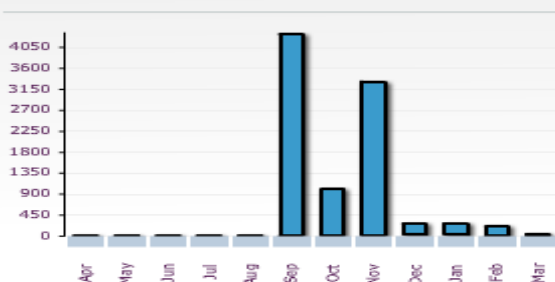

Donations received

Total donations received

£10,608

Last 12 months

More Sporting Success

We have 6 children that made it through to the finals of the borough swimming gala! A super achievement. In addition our Y6 boys won the recent cross country competition with the girls coming second. The Y4 and Y5 squads performed really well too. Well done children (and don't the children look fabulous in their new athletics kit paid for with payments from running club)